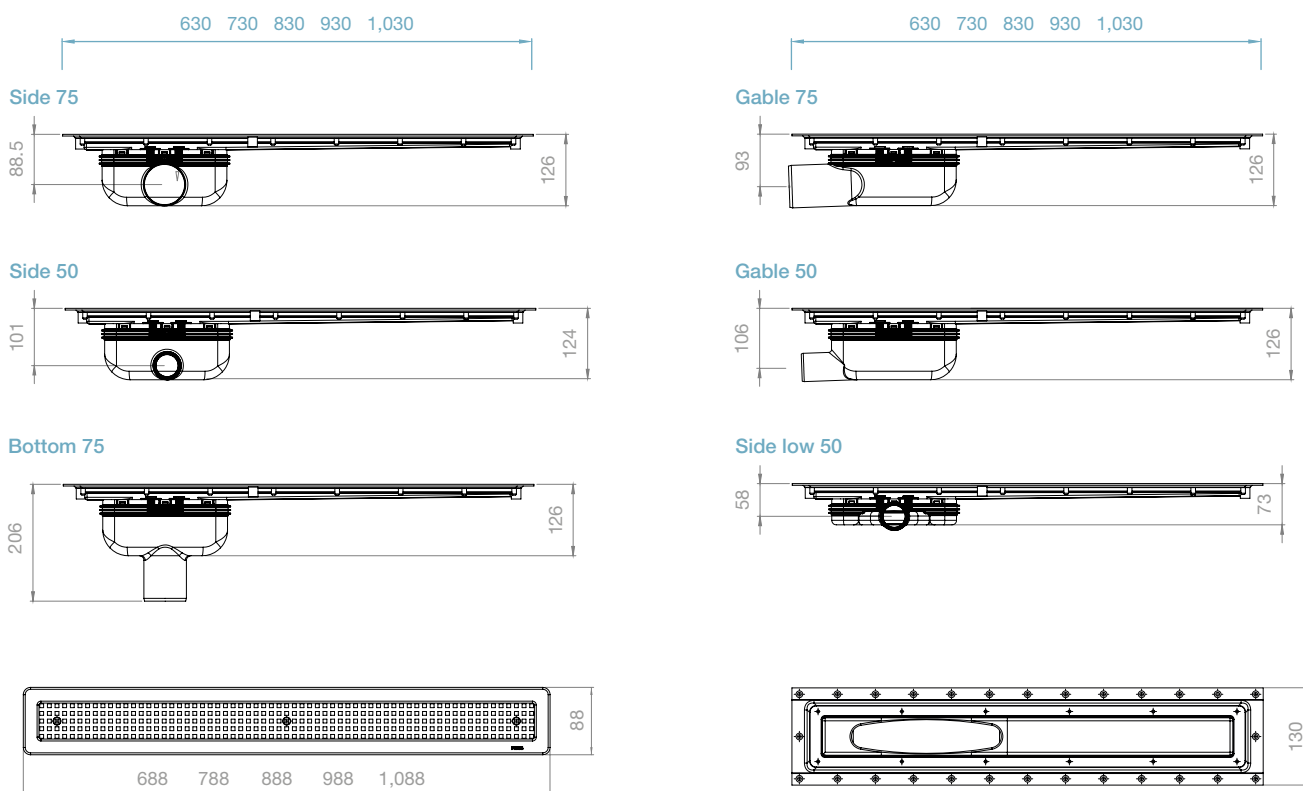

Purus Line Vinyl Plus

Advantages

- Screwed grating in one piece, Torx T25 (lock set included).
- Channel drain is a single ABS piece for better adhesion.
- Clamping ring in 2 mm stainless steel with 2 mm EPDM gasket.
- Grating in stylish pattern and NOOD water trap included (mechanical odour plug in water trap).
- Approved by RISE.
- Minimum installing height 73 mm.
- Available in lengths 600, 700, 800, 900 and 1,000 mm.

The vinyl flooring provides an easy-to-clean watertight surface. With Purus Line Vinyl Plus, you create an elegant yet practical impression.

The new chessboard-pattern grating has no joints where dirt can accumulate. The grating is loosened by means of the recessed torx screws. Easy to clean and maintain, but safe.

Screwed clamping frame in 2 mm stainless steel provides a safe, watertight connection to the vinyl flooring.

Available with various outlet dimensions and directions.

Gently rounded corners and low seat for optimal connection of vinyl flooring.

Accessories

- Purus supporting leg for concrete joist included.
- Installation set for wooden joist is optional.

Outlet houses

Name	min. flow* litres/sec.	600 mm	700 mm	800 mm	900 mm	1,000 mm
Ø75 side	0.8	RSK 711 07 47	RSK 711 07 52	RSK 711 07 57	RSK 711 07 62	RSK 711 07 67
Ø50 side	0.8	RSK 711 07 44	RSK 711 07 49	RSK 711 07 54	RSK 711 07 59	RSK 711 07 64
Ø75 base	0.8	RSK 710 37 57	RSK 710 37 58	RSK 710 37 59	RSK 710 37 60	RSK 710 37 61
Ø75 gable	0.8	RSK 711 07 48	RSK 711 07 53	RSK 711 07 58	RSK 711 07 63	RSK 711 07 68
Ø50 gable	0.8	RSK 711 07 46	RSK 711 07 51	RSK 711 07 56	RSK 711 07 61	RSK 711 07 66
Ø50 side low**	0.6	RSK 711 07 45	RSK 711 07 50	RSK 711 07 55	RSK 711 07 60	RSK 711 07 65