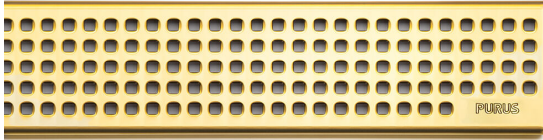

Item 53242

1000mm Gold grate in Chess design, manufactured in gold-coloured stainless steel. Designed to fit the Purus Line 1000 linear drain bodies. The Purus Line can be installed against the wall or elsewhere in the room.

Item 53241

900mm Gold grate in Chess design, manufactured in gold-coloured stainless steel. Designed to fit the Purus Line 900 linear drain bodies. The Purus Line can be installed against the wall or elsewhere in the room.

Item 53240

800mm Gold grate in Chess design, manufactured in gold-coloured stainless steel. Designed to fit the Purus Line 800 linear drain bodies. The Purus Line can be installed against the wall or elsewhere in the room.