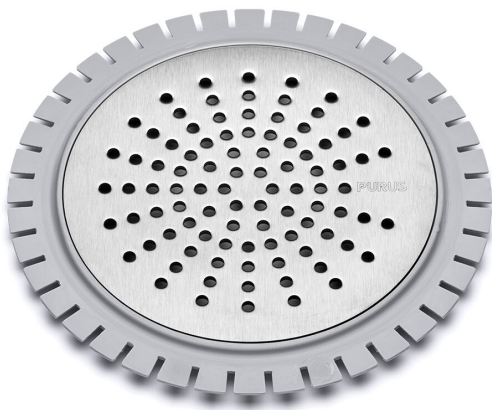

RSK 7130047

Microcementsil Sun 150 is a grating made of durable stainless steel together with a frame of gluable ABS used for microcement floors. Fits all Purus floor drains with a grating dimension of 150 mm. The gratings are designed to ensure a good flow and have load class K3.

**Version**

Sun pattern

**PURUS**

RSK 7130047

Microcementsil Sun 150 is a grating made of durable stainless steel together with a frame of gluable ABS used for microcement floors. Fits all Purus floor drains with a grating dimension of 150 mm. The gratings are designed to ensure a good flow and have load class K3.

# PURUS

RSK 7130047

Microcementsil Sun 150 is a grating made of durable stainless steel together with a frame of gluable ABS used for microcement floors. Fits all Purus floor drains with a grating dimension of 150 mm. The gratings are designed to ensure a good flow and have load class K3.