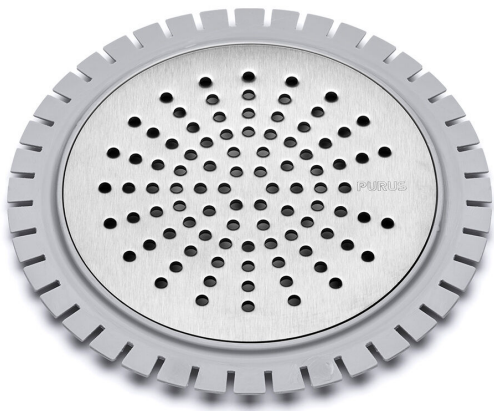

RSK 7130047

Microcementsil Sun 150 is a grating made of durable stainless steel together with a frame of gluable ABS used for microcement floors. Fits all Purus floor drains with a grating dimension of 150 mm. The gratings are designed to ensure a good flow and have load class K3.

**Version**

Sun pattern

**PURUS**

RSK 7130047

Microcementsil Sun 150 is a grating made of durable stainless steel together with a frame of gluable ABS used for microcement floors. Fits all Purus floor drains with a grating dimension of 150 mm. The gratings are designed to ensure a good flow and have load class K3.

# PURUS

RSK 7130047

Microcementsil Sun 150 is a grating made of durable stainless steel together with a frame of gluable ABS used for microcement floors. Fits all Purus floor drains with a grating dimension of 150 mm. The gratings are designed to ensure a good flow and have load class K3.