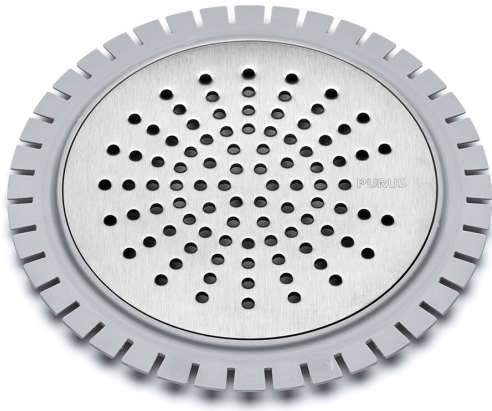

RSK 7130047

Microcementsil Sun 150 is a grating made of durable stainless steel together with a frame of gluable ABS used for microcement floors. Fits all Purus floor drains with a grating dimension of 150 mm. The gratings are designed to ensure a good flow and have load class K3.

**Version**

Sun pattern

**PURUS**

RSK 7130047

Microcementsil Sun 150 is a grating made of durable stainless steel together with a frame of gluable ABS used for microcement floors. Fits all Purus floor drains with a grating dimension of 150 mm. The gratings are designed to ensure a good flow and have load class K3.

# PURUS

RSK 7130047

Microcementsil Sun 150 is a grating made of durable stainless steel together with a frame of gluable ABS used for microcement floors. Fits all Purus floor drains with a grating dimension of 150 mm. The gratings are designed to ensure a good flow and have load class K3.