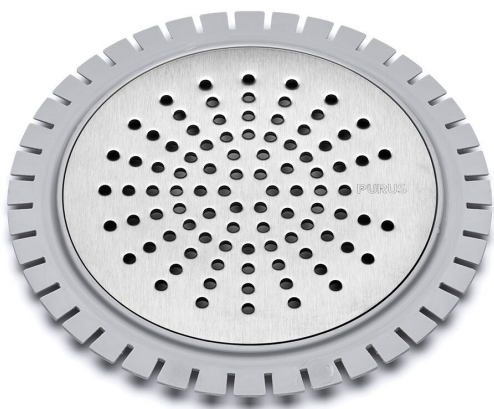

RSK Number	7130047
Dimension	Ø150mm
Floor Covering	Microcement
Function	For microcement
Item Color	Stainless
Material	ABS, Stainless steel 1.4301
Pressure Flow Temp	K3
Size	199x199x12 mm
Surface	Brushed
Version	Sun pattern

PURUS

RSK 7130047

Microcementsil Sun 150 is a grating made of durable stainless steel together with a frame of gluable ABS used for microcement floors. Fits all Purus floor drains with a grating dimension of 150 mm. The gratings are designed to ensure a good flow and have load class K3.