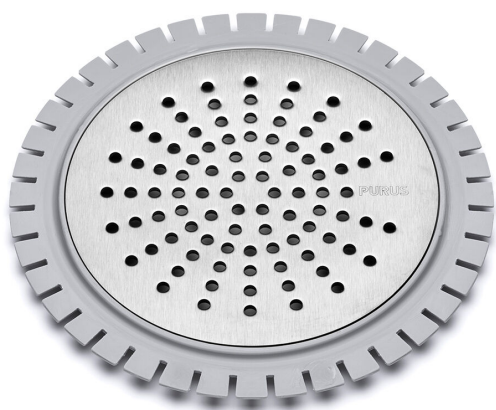

RSK 7130047

Microcementsil Sun 150 is a grating made of durable stainless steel together with a frame of gluable ABS used for microcement floors. Fits all Purus floor drains with a grating dimension of 150 mm. The gratings are designed to ensure a good flow and have load class K3.

**Version**

Sun pattern

**PURUS**

RSK 7130047

Microcementsil Sun 150 is a grating made of durable stainless steel together with a frame of gluable ABS used for microcement floors. Fits all Purus floor drains with a grating dimension of 150 mm. The gratings are designed to ensure a good flow and have load class K3.

# PURUS

RSK 7130047

Microcementsil Sun 150 is a grating made of durable stainless steel together with a frame of gluable ABS used for microcement floors. Fits all Purus floor drains with a grating dimension of 150 mm. The gratings are designed to ensure a good flow and have load class K3.