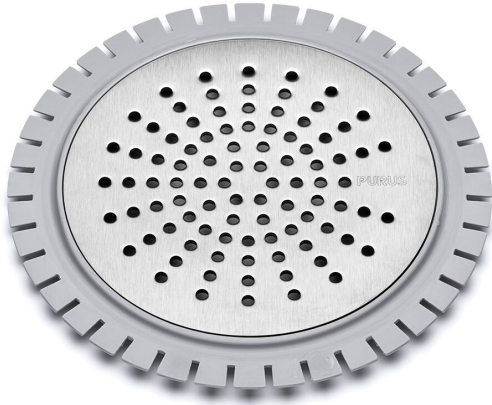

RSK 7130047

Microcementsil Sun 150 is a grating made of durable stainless steel together with a frame of gluable ABS used for microcement floors. Fits all Purus floor drains with a grating dimension of 150 mm. The gratings are designed to ensure a good flow and have load class K3.

Specifications

MPN: 20232. SKU: 7135000. GTIN: 07394025316530. LVI: 3312709. VVS: 153479-900. NRF: 3401737. RSK: 7135000

RSK Number	7130047
Dimension	Ø150mm
Floor Covering	Microcement
Function	For microcement
Item Color	Stainless
Material	ABS, Stainless steel 1.4301
Pressure Flow Temp	K3
Size	199x199x12 mm