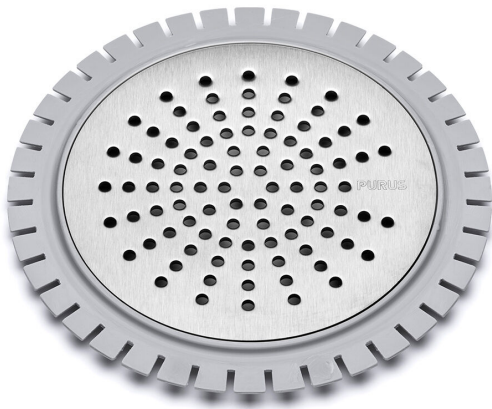

RSK 7130047 Sun 150 is a grating made of durable stainless steel together with a frame of gluable ABS used for microcement floors. Fits all Purus floor drains with a grating dimension of 150 mm. The gratings are designed to ensure a good flow and have load class K3.

Specifications

MPN: 20232. SKU: 7130059. GTIN: 07394025316523. LVI: 3312713. VVS: 153479-925. NRF: 3401739. RSK: 7130059

RSK Number	7130047
Dimension	Ø150mm
Floor Covering	Microcement
Function	For microcement
Item Color	Stainless
Material	ABS, Stainless steel 1.4301
Pressure Flow Temp	K3
Size	199x199x12 mm
Surface	Brushed
Version	Sun pattern