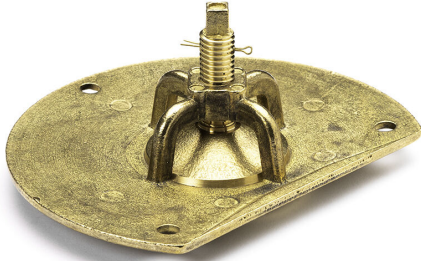

RSK 7148034

BP metal insert side/vertical, manufactured in brass, designed to fit Purus' older BP shelter gullies. The insert is screwed into place using the three screws provided. The BP metal insert can be opened with a key to release the water. When closed, it prevents odours from escaping.

## Specifications

BP metal insert side/vertical, manufactured in brass, designed to fit Purus' older BP shelter gullies. The insert is screwed into place using the three screws provided. The BP metal insert can be opened with a key to release the water. When closed, it prevents odours from escaping.

|                   |              |
|-------------------|--------------|
| <b>RSK Number</b> | 7148034      |
| <b>Function</b>   | For BP drain |
| <b>Item Color</b> | Brass        |
| <b>Material</b>   | Brass        |