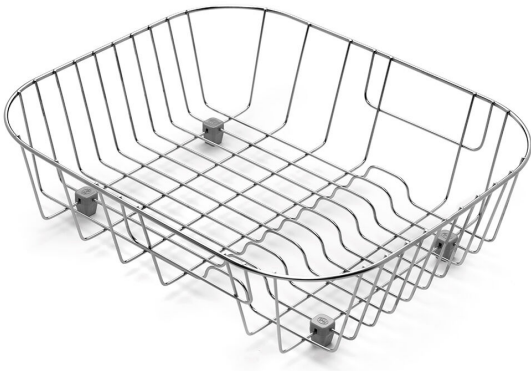

Item 603660

Dish rack in timeless design made of stainless steel. Dimensions 325x108x385mm.

Specifications

Dish rack in timeless design made of stainless steel. Dimensions 325x108x385mm.

Item Number	603660
Item Color	Stainless
Material	Stainless steel 1.4301
Size	325x385x108 mm
Surface	Polished