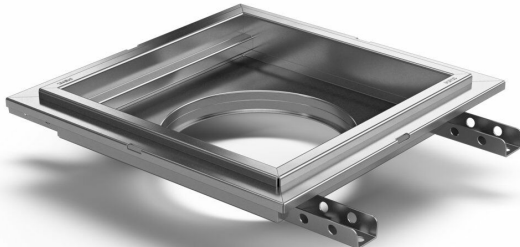

## RSK 7098757

Purus channel square 200 is a floor channel made of acid-resistant stainless steel for installation in concrete flooring. The floor channel is 200×200 och är avsedd för klinkergolv som ytskikt. The floor channel needs to be supplemented with grating/grid depending on the environment and outlet house in acid-resistant stainless steel.

## RSK 7098761

Purus channel square 300 is a floor channel made of acid-resistant stainless steel for installation in concrete. The floor channel is 300×300, suitable for concrete floor build-ups only. The floor channel needs to be supplemented with grating/grid depending on the environment and outlet house in acid-resistant stainless steel.

## Specifications

Purus channel square 200 is a floor channel made of acid-resistant stainless steel for installation in concrete flooring. The floor channel is 200×200 och är avsedd för klinkergolv som ytskikt. The floor channel needs to be supplemented with grating/grid depending on the environment and outlet house in acid-resistant stainless steel.