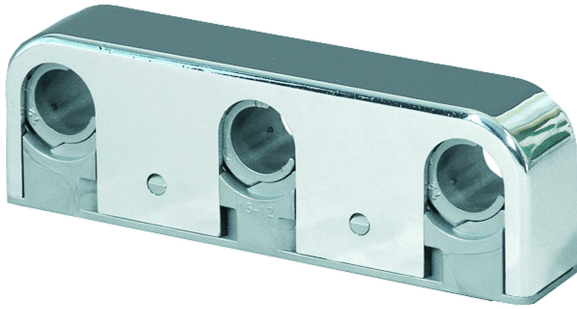

RSK 3810560

Pipe clamp in chromed plastic c/c 40 intended for three copper pipes with dimension 12mm / 15mm. Remove the inserts when installing 15mm diameter pipes. Wetroom seal included.

Specifications

Pipe clamp in chromed plastic c/c 40 intended for three copper pipes with dimension 12mm / 15mm. Remove the inserts when installing 15mm diameter pipes. Wetroom seal included.

RSK Number	3810560
Dimension	Ø12/Ø15 mm
Function	For three pipes
Item Color	Chrome
Material	ABS
Size	c/c 40 mm c/v 20 mm L=105 mm
Surface	Chromed plastic
Version	Triple