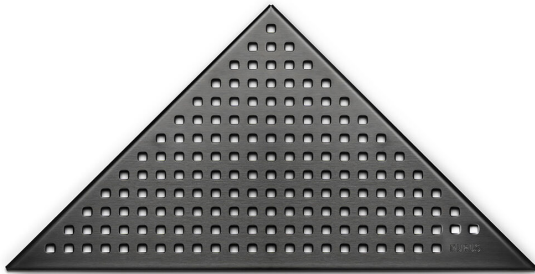

RSK 7130176

Matt Black Corner grate in Chess design, manufactured in durable high quality PVD treated stainless steel. Designed to fit the Purus Corner drain bodies.

Specifications

Matt Black Corner grate in Chess design, manufactured in durable high quality PVD treated stainless steel. Designed to fit the Purus Corner drain bodies.

RSK Number	7130176
Floor Covering	Tiles
Function	For Purus Corner
Item Color	Black
Material	Stainless steel 1.4301
Pressure Flow Temp	K3
Size	374x266x266 mm
Surface	PVD (Physical Vapour Deposition)
Version	Chess grate