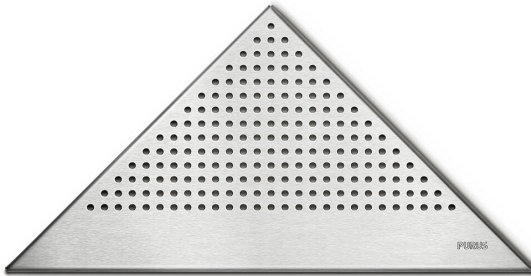

RSK 7114526

Stainless steel Pearl grate for the Purus Corner drains. The drain body is supplied separately.

Specifications

Stainless steel Pearl grate for the Purus Corner drains. The drain body is supplied separately.

RSK Number	7114526
Floor Covering	Tiles
Function	For Purus Corner
Item Color	Stainless
Material	Stainless steel 1.4301
Pressure Flow Temp	K3
Size	374x266x266 mm
Surface	Brushed
Version	Pearl pattern