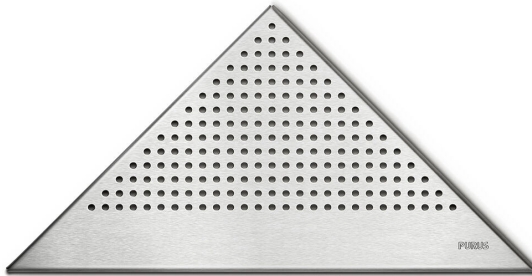

RSK 7114526

Stainless steel Pearl grate for the Purus Corner drains. The drain body is supplied separately.

Specifications

RSK Number	7114526
Floor Covering	Tiles
Function	For Purus Corner
Item Color	Stainless
Material	Stainless steel 1.4301
Pressure Flow Temp	K3
Size	374x266x266 mm
Surface	Brushed
Version	Pearl pattern