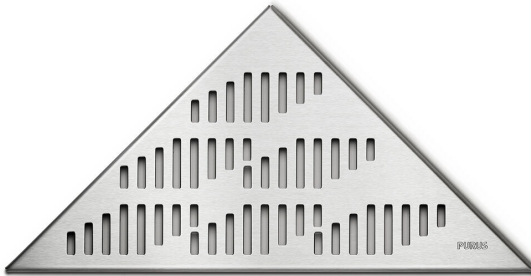

RSK 7114684

Stainless steel Twist grate for the Purus Corner drains. The drain body is supplied separately.

Specifications

Stainless steel Twist grate for the Purus Corner drains. The drain body is supplied separately.

RSK Number	7114684
Floor Covering	Tiles
Function	For Purus Corner
Item Color	Stainless
Material	Stainless steel 1.4301
Pressure Flow Temp	K3
Size	374x266x266 mm
Surface	Brushed
Version	Twist pattern