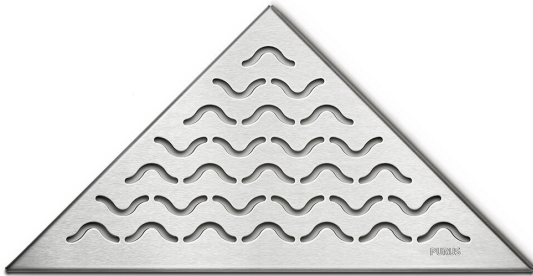

RSK 7114525

Stainless steel Wave grate for the Purus Corner drains. The drain body is supplied separately.

Specifications

Stainless steel Wave grate for the Purus Corner drains. The drain body is supplied separately.

RSK Number	7114525
Floor Covering	Tiles
Function	For Purus Corner
Item Color	Stainless
Material	Stainless steel 1.4301
Pressure Flow Temp	K3
Size	374x266x266 mm
Surface	Brushed
Version	Wave pattern