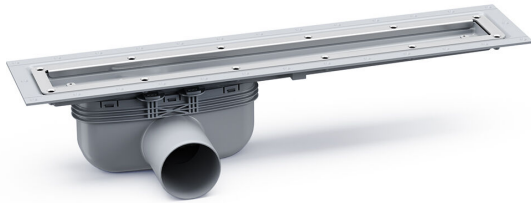

RSK 7115496

The Purus Line Vinyl Plus 600 is a designed floor drain for vinyl flooring with a 75 mm side outlet for installation in wooden or concrete joists. The floor drain comes with a removable NOOD water trap, stainless steel clamping frame and a concrete installation kit. The NOOD water trap prevents any foul air from escaping through the drain even if there is no water present. Mounting rails for wooden joist are available to purchase separately. The Purus Line Vinyl Plus must be installed at least 200 mm from the wall.

RSK 7115497

The Purus Line Vinyl Plus 700 is a designed floor drain for vinyl flooring with a 75 mm side outlet for installation in wooden or concrete joists. The floor drain comes with a removable NOOD water trap, stainless steel clamping frame and a concrete installation kit. The NOOD water trap prevents any foul air from escaping through the drain even if there is no water present. Mounting rails for wooden joist are available to purchase separately. The Purus Line Vinyl Plus must be installed at least 200 mm from the wall.

RSK 7115498

The Purus Line Vinyl Plus 800 is a designed floor drain for vinyl flooring with a 75 mm side outlet for installation in wooden or concrete joists. The floor drain comes with a removable NOOD water trap, stainless steel clamping frame and a concrete installation kit. The NOOD water trap prevents any foul air from escaping through the drain even if there is no water present. Mounting rails for