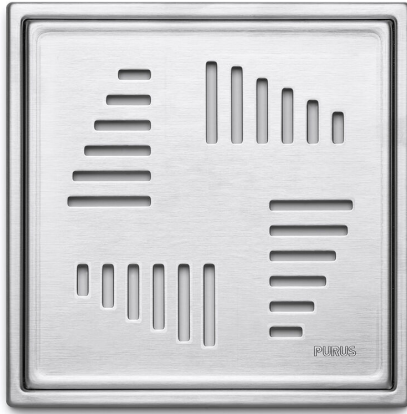

RSK 7138358

Tile frame Art Deco is a tile frame with a square floor drain grating with high quality in stainless steel. The tile frame is part of the Purus Square design series.

RSK 7138374

Tile frame Art Deco is a tile frame with a square floor drain grating with high quality in stainless steel. The tile frame is part of the Purus Square design series.

## Specifications

Tile frame Art Deco is a tile frame with a square floor drain grating with high quality in stainless steel. The tile frame is part of the Purus Square design series.

<b>RSK Number</b>	7138358
<b>Floor Covering</b>	Tiles
<b>Item Color</b>	Stainless
<b>Material</b>	Stainless steel 1.4301
<b>Pressure Flow Temp</b>	K3
<b>Size</b>	154x154x6 mm
<b>Surface</b>	Brushed
<b>Version</b>	Art Deco pattern

<b>RSK Number</b>	7138374
<b>Floor Covering</b>	Tiles
<b>Item Color</b>	Stainless
<b>Material</b>	Stainless steel 1.4301
<b>Pressure Flow Temp</b>	K3
<b>Size</b>	197x197x6 mm
<b>Surface</b>	Brushed
<b>Version</b>	Art Deco pattern