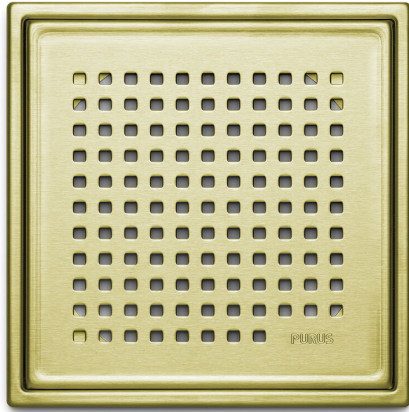

RSK 7135080

Tile frame Chess brass is a tile frame with square floor well strainer with high quality in PVD coated stainless steel. The tile frame is part of the Purus Square design series.

## Specifications

Tile frame Chess brass is a tile frame with square floor well strainer with high quality in PVD coated stainless steel. The tile frame is part of the Purus Square design series.

<b>RSK Number</b>	7135080
<b>Floor Covering</b>	Tiles
<b>Item Color</b>	Brass
<b>Material</b>	Stainless steel 1.4301
<b>Pressure Flow Temp</b>	K3
<b>Size</b>	197x197x6 mm
<b>Surface</b>	PVD (Physical Vapour Deposition)
<b>Version</b>	Chess grate