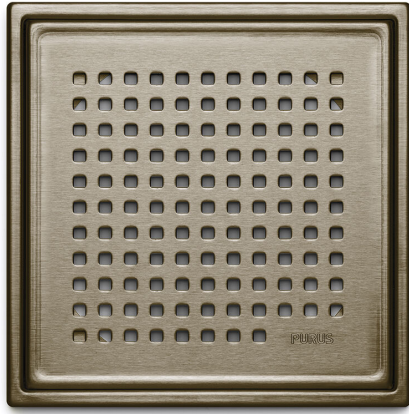

RSK 7135082

Tile frame Chess bronze is a tile frame with square floor well strainer with high quality in PVD coated stainless steel. The tile frame is part of the Purus Square design series.

## Specifications

Tile frame Chess bronze is a tile frame with square floor well strainer with high quality in PVD coated stainless steel. The tile frame is part of the Purus Square design series.

<b>RSK Number</b>	7135082
<b>Floor Covering</b>	Tiles
<b>Item Color</b>	Bronze
<b>Material</b>	Stainless steel 1.4301
<b>Pressure Flow Temp</b>	K3
<b>Size</b>	197x197x6 mm
<b>Surface</b>	PVD (Physical Vapour Deposition)
<b>Version</b>	Chess grate