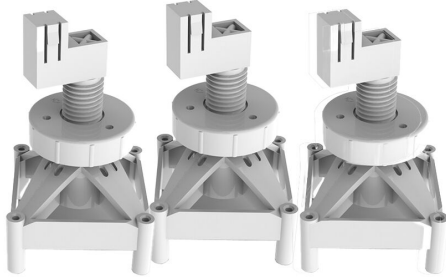

RSK 7141345

The Purus support (2 pieces) is designed for installing Purus' side outlet plastic floor drains in concrete floors. The support can be adjusted in height to approximately 60mm, with an extra extension piece to extend to approximately 110mm. The Purus support is attached to the drain with a nail or screw, and can then be height adjusted using the nut.

RSK 7141355

The Purus support (3 pieces) is designed for installing Purus' side outlet plastic floor drains in concrete floors. The support can be adjusted in height to approximately 60mm, with an extra extension piece to extend to approximately 110mm. The Purus support is attached to the drain with a nail or screw, and can then be height adjusted using the nut.

Specifications

The Purus support (2 pieces) is designed for installing Purus' side outlet plastic floor drains in concrete floors. The support can be adjusted in height to approximately 60mm, with an extra extension piece to extend to approximately 110mm. The Purus support is attached to the drain with a nail or screw, and can then be height adjusted using the nut.