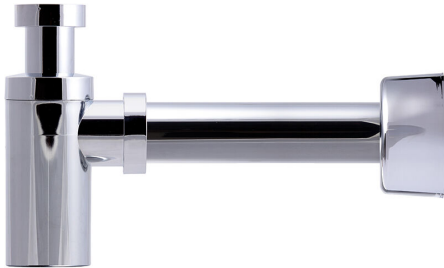

RSK 8075424

Water trap kit in chromed plastic, designed for wall connection with a 1¼" Design bottle trap and a 40mm diameter outlet pipe. Comes with wall cover.

Specifications

Water trap kit in chromed plastic, designed for wall connection with a 1¼" Design bottle trap and a 40mm diameter outlet pipe. Comes with wall cover.

RSK Number	8075424
Dimension	G32xØ40 mm
Function	To washbasin, connection to wall
Item Color	Chrome
Material	PP, ABS
Pressure Flow Temp	0,6 l/s
Surface	Chromed plastic
Version	With straight pipe and flange